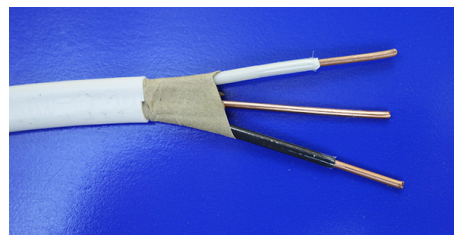

PUCK LIGHTS

TRANSFORMER

ONE WIRE TO EACH LIGHT 'home run'

low voltage wire

HIGH VOLTAGE on/off SWITCH
or- DIMMER switch

'romex' type insulated house wiring

CUSTOM CABINETS AND FURNITURE
PHONE: 541-664-5550 FAX: 541-665-0929