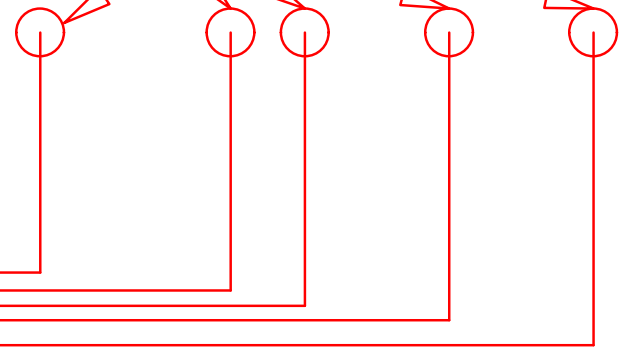

PUCK LIGHTS

TRANSFORMER

ONE WIRE TO EACH LIGHT 'home run'

low voltage wire

HIGH VOLTAGE on/off SWITCH
or- DIMMER switch

'romex' type insulated house wiring

CUSTOM CABINETS AND FURNITURE
PHONE: 541-664-5550 FAX: 541-665-0929